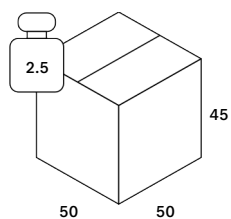

[Assembly Instructions](#)

[Care Instruction - Outdoor Collection](#)

[Line Drawing](#)

Finishing

Upholstery covering	
Type	Structured
Color	Blue

Dimensions

General Dimensions	
Width (cm)	50
Depth (cm)	50
Height (cm)	45
Net weight (kg)	3.5

Collection	Zahara
Category	Upholstery / Poufs
Environment	Outdoor
Intrastat code	9401800000
Main material	Textile

Zahara outdoor pouf - Blue Stripe fabric 50/50/45

20182

Packaging

Packaging General	
Packaging with outer crate	No
Packaging with inner pallet	No
Carton box density (burst strength)	N/A

Packaging Material Details				
Material	Weight (gram)	Percentage	Recycled	Recyclable

Packaging Details

Pack length (cm)	50	Vol (m3)	0.1125
Pack width (cm)	50	GW (kg)	2.5
Pack thickness (cm)	45	EAN	5404023630360

Dimensions

Attribute	Value
Seat width	50 cm
Seat depth	50 cm
Seat height	45 cm

Functionality

Attribute	Value
Max. load furniture	135 kg

Other

Attribute	Value
Construction	No assembly required

Upholstery Specifications